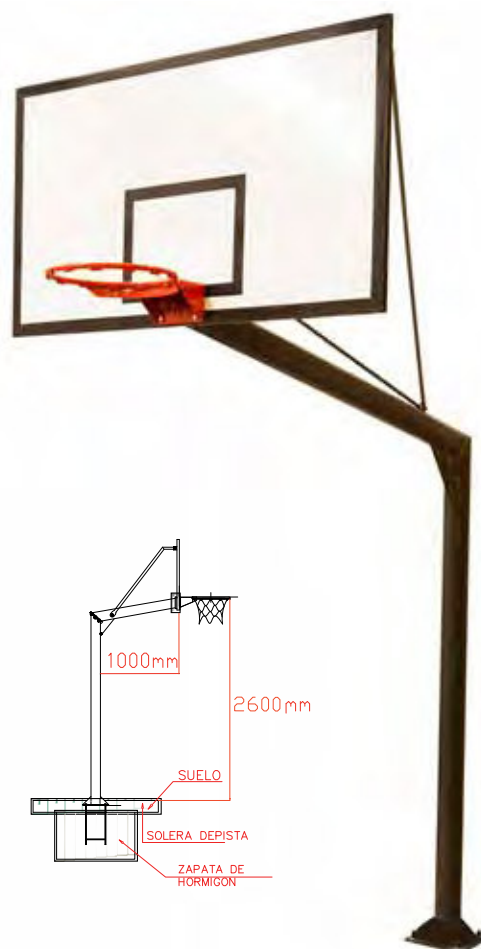

Postes de canastas fijas de Basket . Fabricadas en tubo de acero redondo. Pintados con pintura de polvo epoxi secado al horno a 200°. Anclajes al suelo mediante varillas roscadas unidas entre si para insertar en el cubo de hormigón. Acorde a la normativa UNE-EN 1270.

Posts fixed for Basket. Made of round steel tube. Painted with epoxy powder paint drying oven to 200 °. Anchorage to the floor by threaded rods linked together to insert into the bucket of concrete. Baskets of 1.65 m flight. According to the UNE-EN 1270.

680 640 Juego de canastas basket fijas con postes redondos Ø 114 mm. x 3 mm de espesor. 2,25 m. de vuelo. Con tableros de fibra de 2 cm. Aros basculantes y redes.

680 642 Juego de canastas basket fijas con postes redondos Ø 114 mm. x 3 mm de espesor. 2,25 m. de vuelo. Con tableros de cristal templado de 1,2 cm. Aros basculantes y redes.

680 654 Juego de canastas basket fijas con postes redondos Ø 114 mm. x 3 mm de espesor. 1,65 m. de vuelo. Con tableros de fibra de vidrio de 2 cm. Aros basculantes y redes.

680 656 Juego de canastas basket fijas con postes redondos Ø 114 mm. x 3 mm de espesor. 1,65 m. de vuelo. Con tableros decristal templado de 1,2 cm. Aros basculantes y redes.

680 601 Juego de tableros de 180 x 105 cm. de cristal templado de 1,2 cm.

Backboards set 180 x 105 cm. made of tempered cristal 1,2 cm.

680 602 Juego de tableros de 180 x 105 cm. de fibra de 2 cm.

Backboards set 180 x 105 cm. made of fiber 2 cm.

680 605 Juego de aros basculantes. - Hoop set.

690 000 Juego de redes. - Nets set.