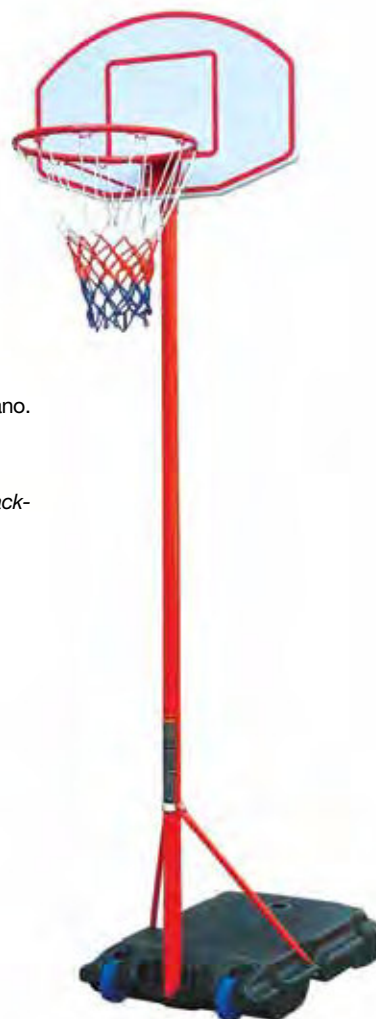

680701 CANASTA STREET BASKET PRO.

Canasta de Street Basket Profesional. Regulable en altura de 2,25 m a 3,05 m . Tablero acrílico de 112 cm x 72 cm x 3 cm. Base fabricada en PP, puede rellenarse de agua (110 kg.) o arena (120 kg.)

STREET BASKET PROFESIONAL. HEIGHT ADJUSTMENT. BASE FILLED WITH WATER
Street Basket Profesional basket system. Height adjustment from 2,25 m to 3,05 m.
Acrylic backboard 112cm x 72cm x3cm. Base made of PP, filled with water or sand.

680702 CANASTA STREET BASKET.

Canasta de Street Basket. Regulable en altura de 1,60 m a 2,10 m . Tablero Americano. Base fabricada en PP, puede rellenarse de agua o arena.

STREET BASKET. HEIGHT ADJUSTABLE. BASE FILLED WITH WATER
Street Basket basket Goal. Height adjustment from 1,60m to 2,10 m. American back-board. Base made of PP and filled with water or sand.